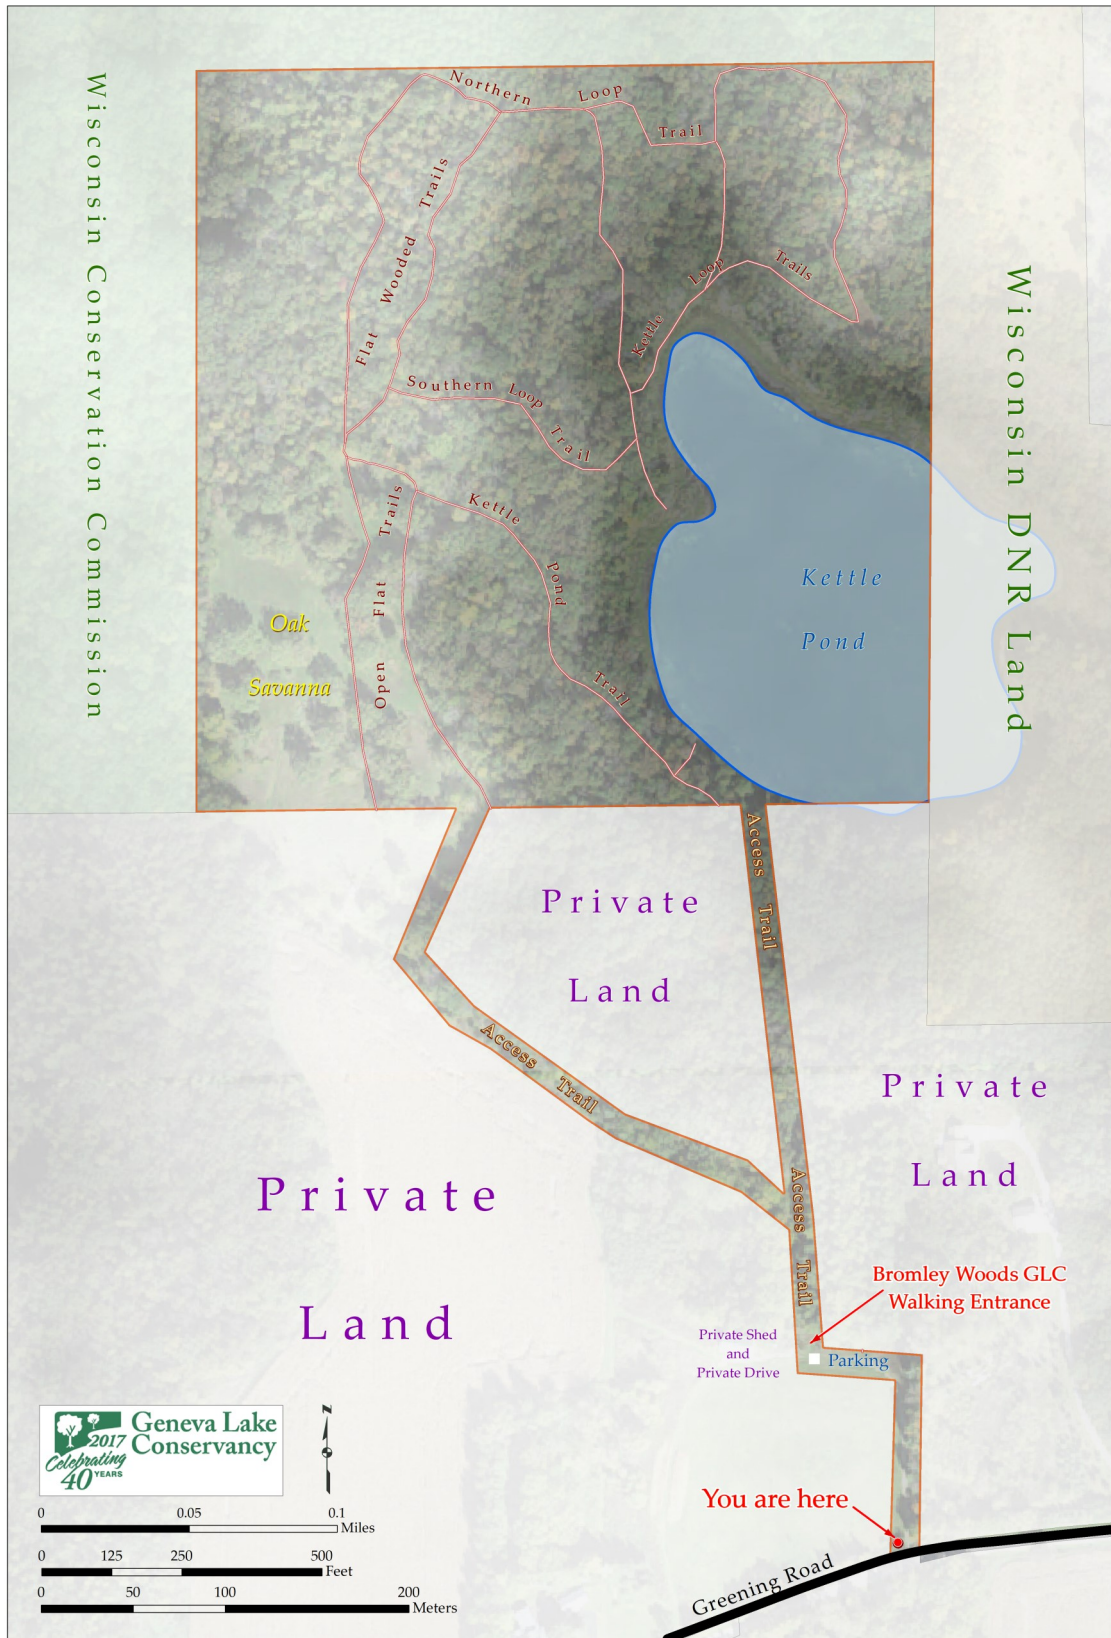

Bromley Woods - Geneva Lake Conservancy

W5798 Greening Rd, Whitewater, WI